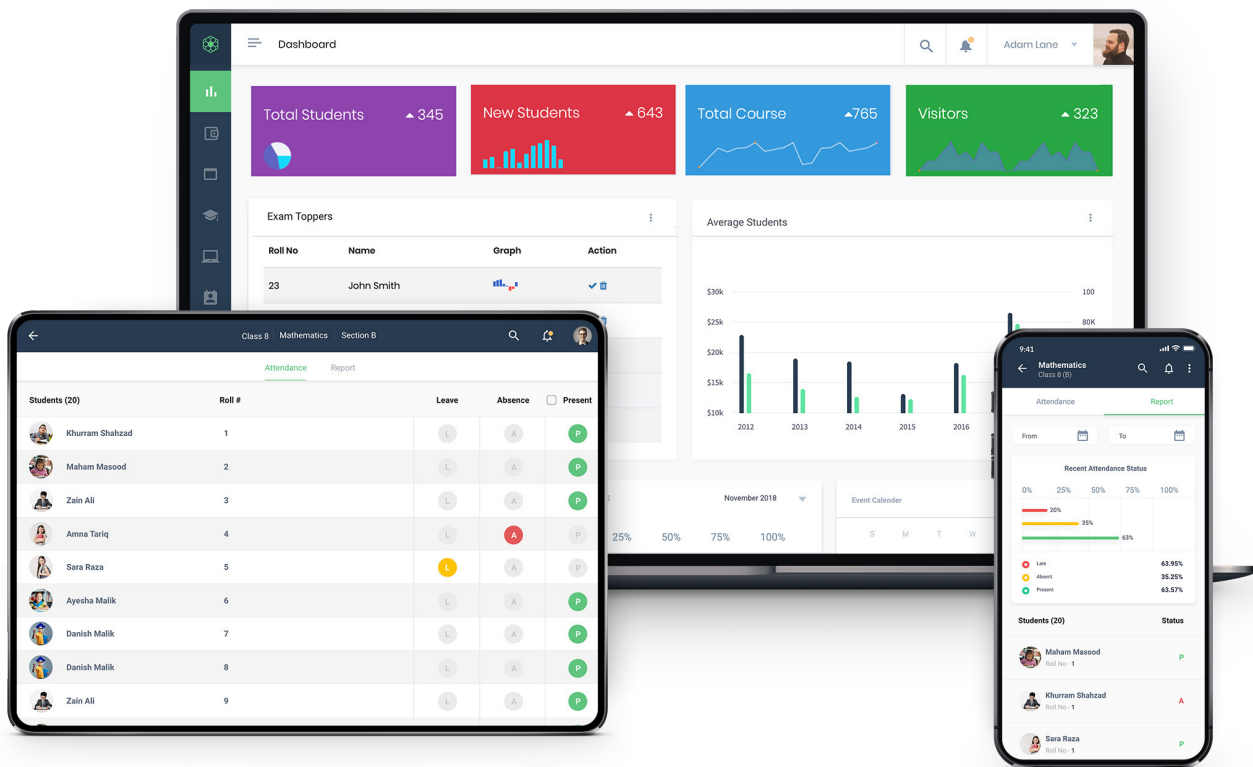

## MODULES AND FEATURES

- ✓ Mobile apps for Principal, Teachers and Parents
- ✓ Admin, Teachers, Parents, Accountants, Librarian logins
- ✓ HR & Payroll
- ✓ Accounts – Book keeping , Day to day expense recording
- ✓ Bulk import of students records
- ✓ Visitors Management
- ✓ Library Management
- ✓ Hostel Management
- ✓ Transportation Management
- ✓ School Asset Management
- ✓ Classroom/ Section Management
- ✓ Class-wise Subject Management
- ✓ Holidays Management
- ✓ Event Management – Event Calendar
- ✓ Biometric Attendance
- ✓ Class Attendance
- ✓ Staff Attendance
- ✓ Timetable
- ✓ Student Diary
- ✓ Exam and Assessment
- ✓ Notice Board
- ✓ Report Cards
- ✓ Students Tabulation Sheet
- ✓ Student Promotion
- ✓ SMS Integration
- ✓ Email Integration
- ✓ Website Integration
- ✓ Bank Account Reconciliation
- ✓ Online Payment Management
- ✓ Fee Management

## TEACHER

- Automated student attendance
- Computerized management of marks and grades.
- Timetable creation.
- Student diary.
- Efficient and effective interaction with parents.
- Manage class information and analytical reports.

## ADMIN

- Campus management.
- Enhanced interaction with Teachers, Parents.
- Access to attendance, timetable, marks, grades and examination schedule
- Prior information of events & holidays.
- Prospective resource optimization.
- Revenue tracking.
- Maintaining discipline records.
- Human resource management.

## PARENT

- Get connected to the institution effectively and easily.
- Interaction with teachers.
- Realtime update on child's attendance.
- Progress report and fee payment.
- Prior information about institution events and holidays.
- Tracking of homework